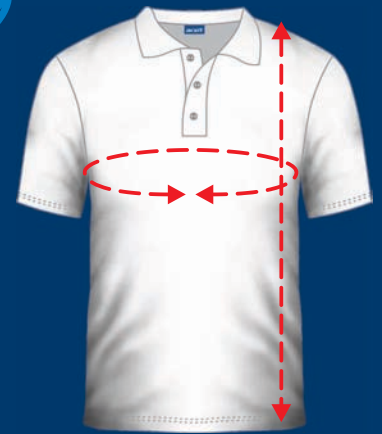

# Measurement Size Guide

## 100 Polo Shirt Short Sleeve

SIZE	6	8	10	12	14	16	XS	S	M	L	XL	2XL	3XL	4XL	5XL
CHEST cm	76	80	84	88	92	96	100	104	108	112	116	120	124	128	132
CHEST inches	29.9	31.5	33.1	34.6	36.2	37.8	39.4	40.9	42.5	44.1	45.7	47.2	48.8	50.4	52
LENGTH cm	53	55	59	62	65	67	71	74	77	80	80	83	83	86	89
LENGTH inches	20.9	21.7	23.2	24.4	25.6	26.4	28	29.1	30.3	31.5	31.5	32.7	32.7	33.9	35

\*Measure around chest and refer to guide. Allow room to move.  
Garments may vary in size specification depending on the style and the ease allowance.

## LP100 Ladies Polo Shirt Short Sleeve

SIZE		8	10	12	14	16	18	20	22	24					
CHEST cm		79	82	87	90	93	97	100	107	108					
CHEST inches		31.1	32.3	34.3	35.4	36.6	38.2	39.4	42.1	42.5					
LENGTH cm		57	58.5	60.5	61.5	64.5	66	68	70.5	72.8					
LENGTH inches		22.4	23	23.8	24.2	25.4	26	26.8	27.8	28.5					